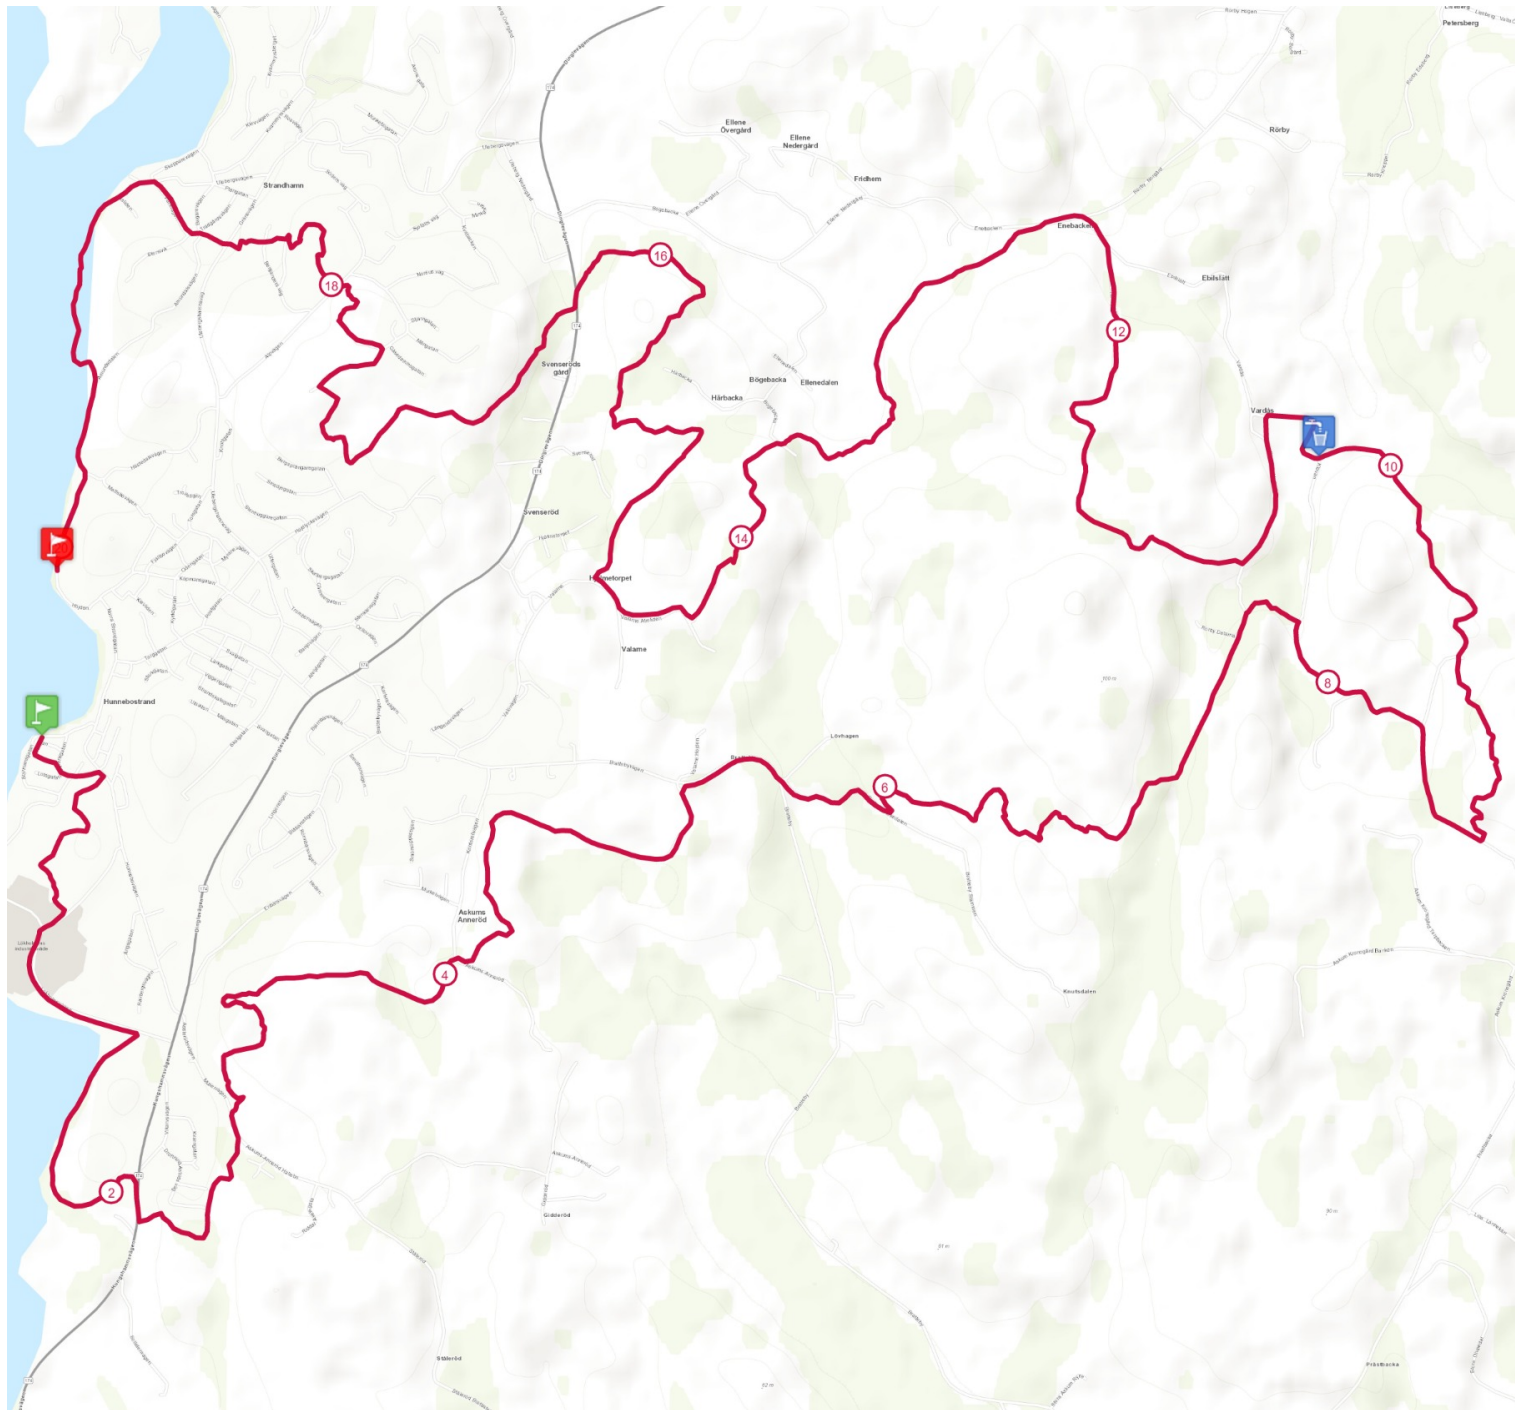

Get this track on your mobile with the app TrailConnect. To read more : <http://trailconnect.run>

<https://tracedetail.com>

> 10%
  > 20%
  > 30%