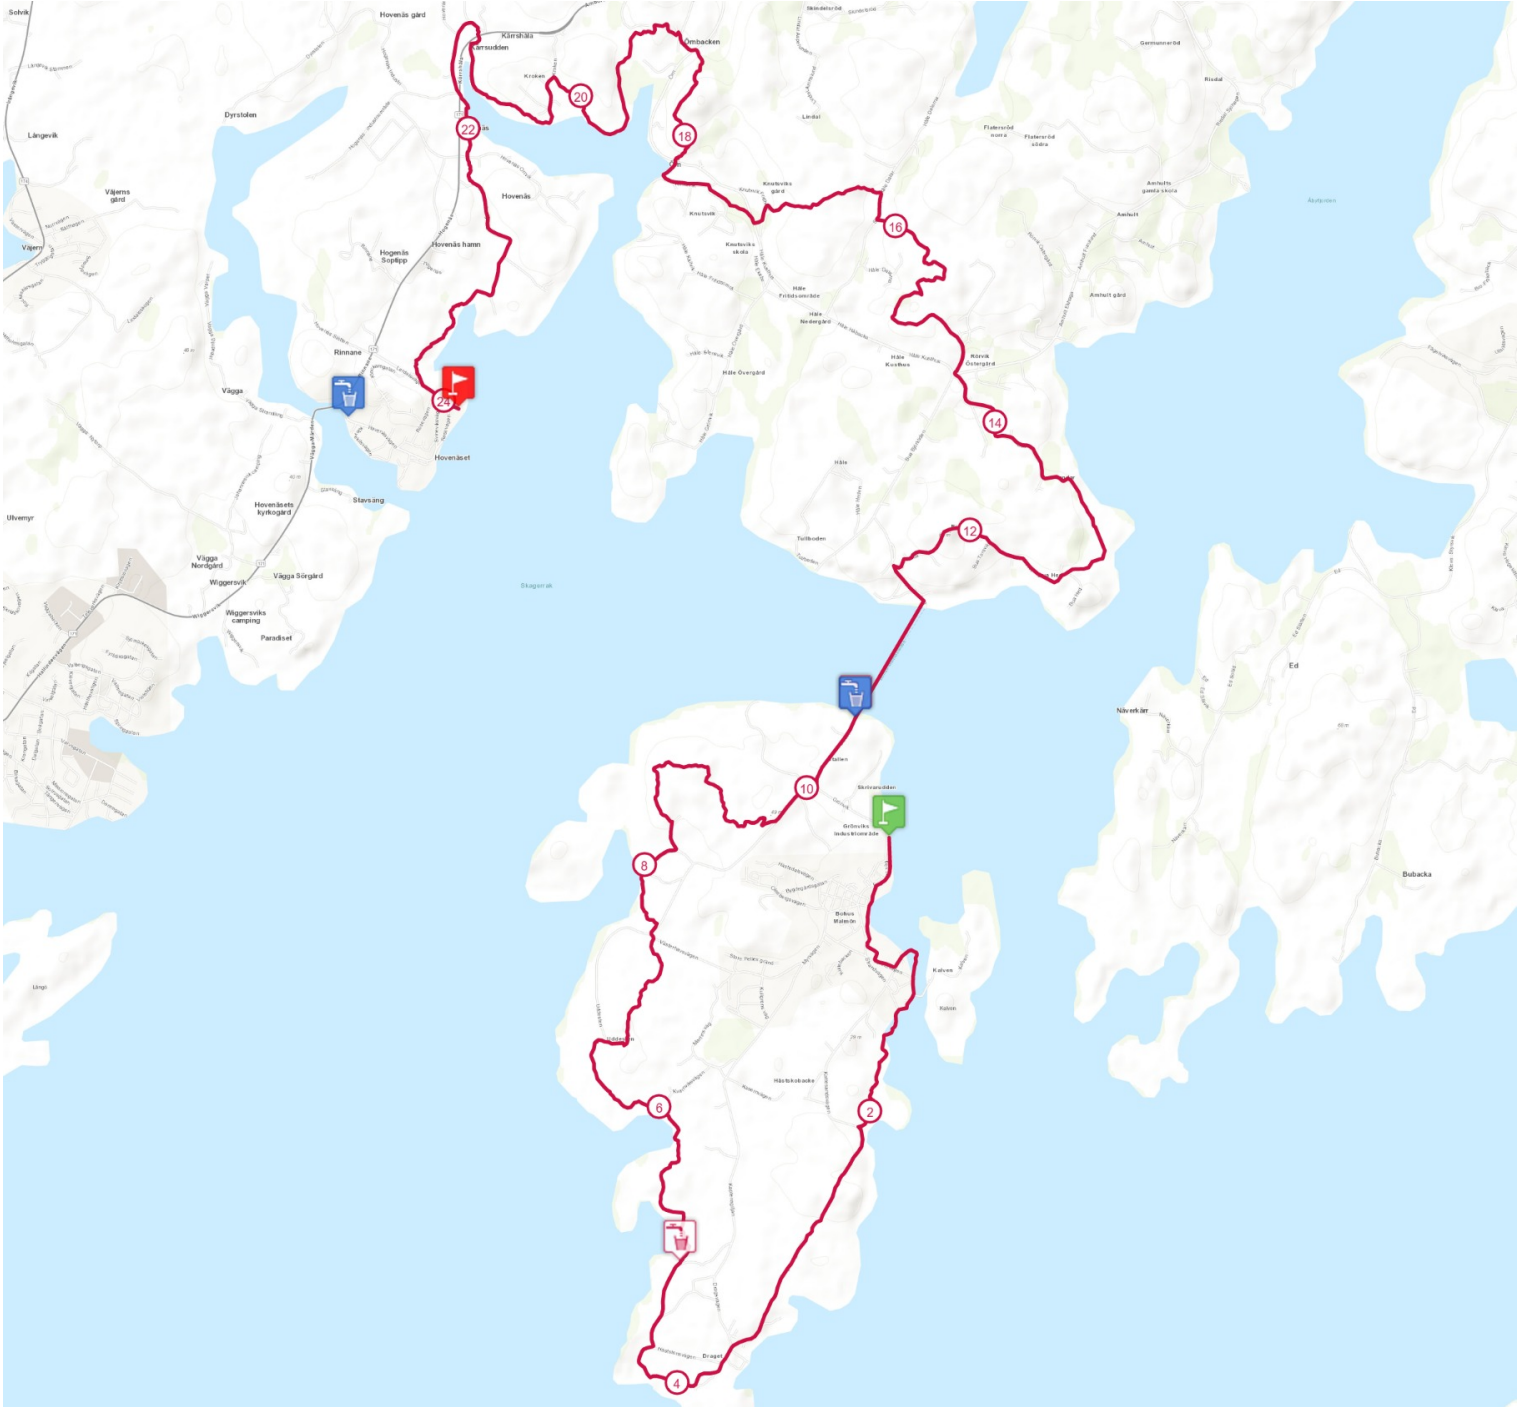

Get this track on your mobile with the app TrailConnect. To read more : <http://trailconnect.run>

<https://tracedetail.com>

 > 10%  > 20%  > 30%