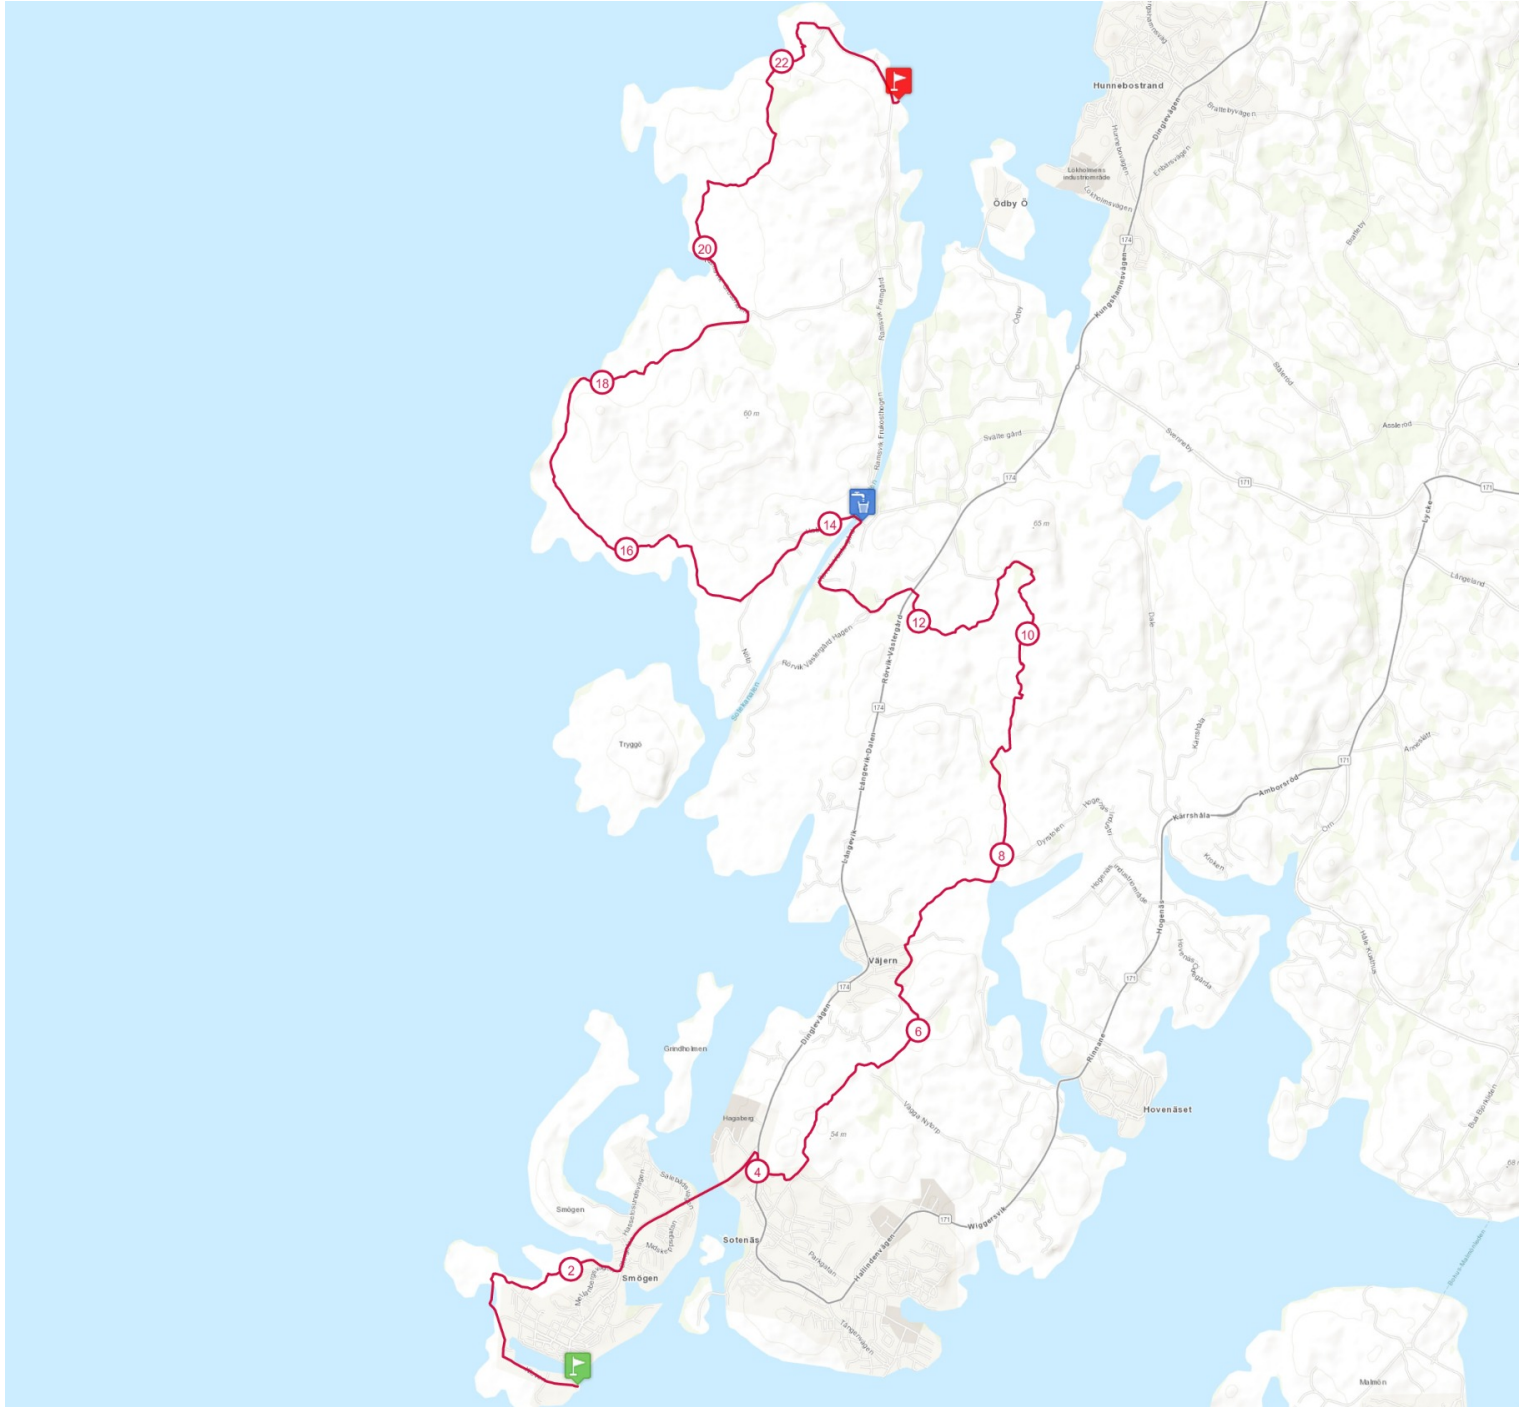

Get this track on your mobile with the app TrailConnect. To read more : <http://trailconnect.run>

<https://tracedetail.com>

 > 10%  > 20%  > 30%